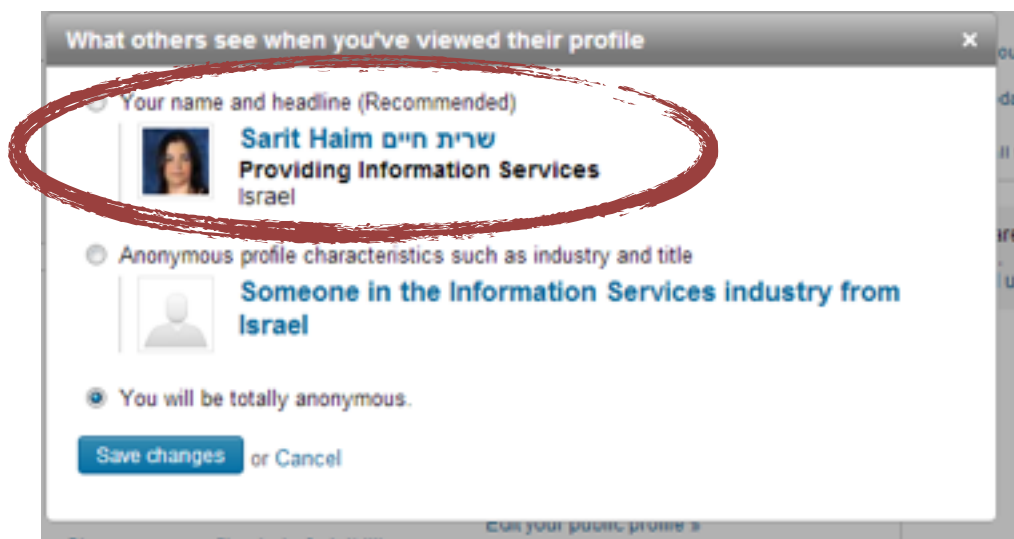

פרטיות

- שימו לב! רק בשאתם "חשופים" לעולם תוכלו לראות מי צפה בפרופיל שלכם
- בחשבונות בתשלום - האופציה פתוחה